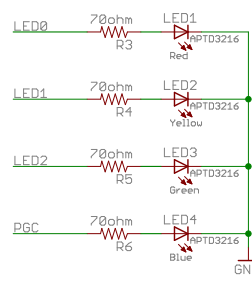

Programmer

Microcontroller

Decoupling Capacitors

Current Feedback

Motor Controller

Serial Communication

Expansion Slots

LED Indicators

Olin College of Engineering

TITLE: Olin SwarmBot

Raphael Cherney

REV: 1.4

Date: December 6, 2009

Sheet: 1/1