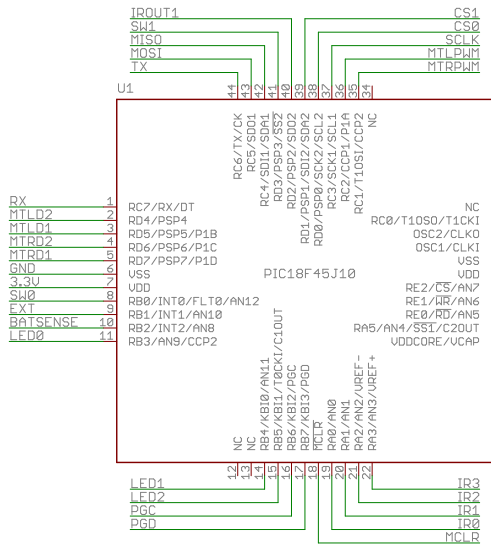

Programmer

Microcontroller

Decoupling Capacitors

Current Feedback

Motor Controller

Serial Communication

Expansion Slots

LED Indicators

Olin College of Engineering

TITLE: Olin SwarmBot

Raphael Cherney

REV: 1.4

Date: December 6, 2009

Sheet: 1/1