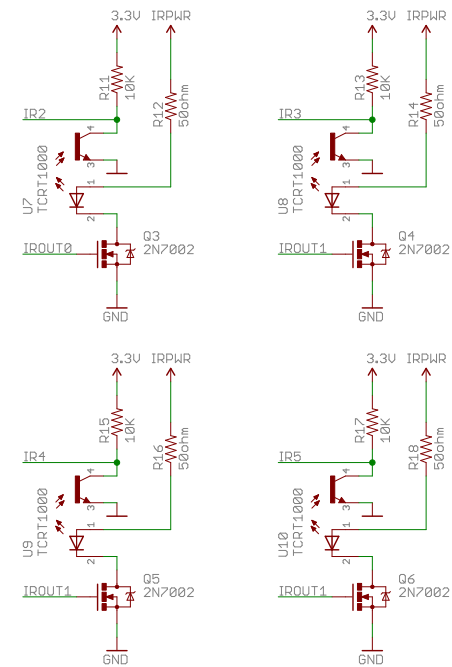

Programmer

Microcontroller

Decoupling Capacitors

Current Feedback

Motor Controller

Serial Communication

Expansion Slots

LED Indicators

Olin College of Engineering

TITLE: Olin SwarmBot

Raphael Cherney

REV: 1.4

Date: December 6, 2009

Sheet: 1/1