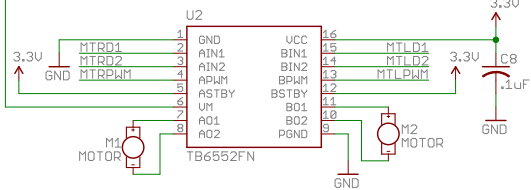

Programmer

Microcontroller

Decoupling Capacitors

Current Feedback

Motor Controller

Serial Communication

Expansion Slots

LED Indicators

Olin College of Engineering

TITLE: Olin SwarmBot

Raphael Cherney

REV: 1.4

Date: December 6, 2009

Sheet: 1/1