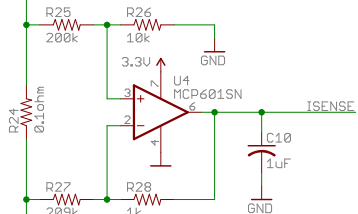

Programmer

Microcontroller

Decoupling Capacitors

Current Feedback

Motor Controller

Serial Communication

Expansion Slots

LED Indicators

Olin College of Engineering

TITLE: Olin SwarmBot

Raphael Cherney

REV: 1.4

Date: December 6, 2009

Sheet: 1/1